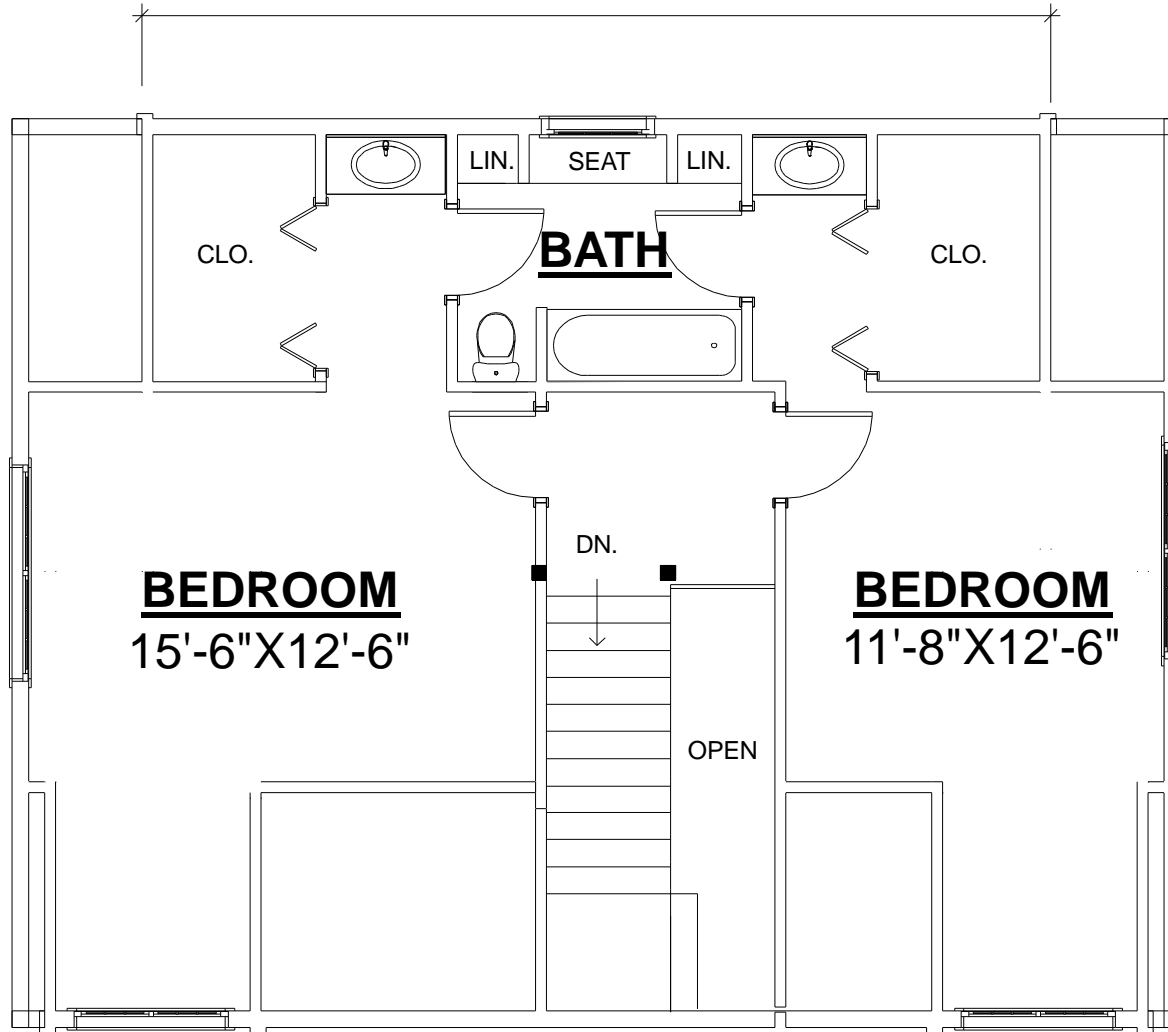

28'-0" SHED DORMER

SECOND FLOOR PLAN